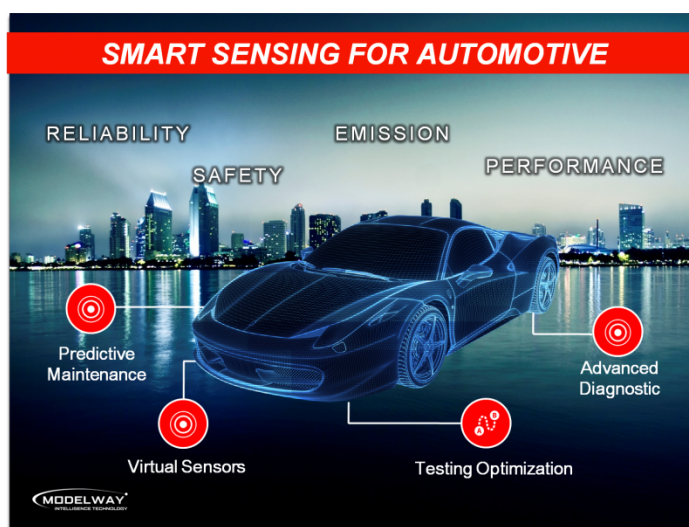

Modelway SRL

Address:	Via Livorno 60 10144 Torino (Torino)
Web site:	www.modelway.it
Products/Services:	Direct Virtual Sensors per side slip angle estimation, Self tuning control for drive by wire actuator, Virtual sensors for engine control, Powertrain control systems
Technologies:	NOSEM® (NON linear SET-membership Modeling) is an innovative methodology for modeling complex nonlinear systems from experimental data. , DVS® (Direct Virtual Sensors) are virtual sensors directly designed from data, without requiring model building., STC® (Self-Tuning Control) is a technology for the design of control systems from experimental data measured on the real system.
Company activity:	
Main export markets:	
Main customers:	FCA, GM, Mecaprom, Aizoon, SKF, BOSCH, Magneti Marelli, IMQ group, STmicroelectronics, COBO group
Certifications:	No certification
Year of establishment:	2004
Turnover:	150.000,00 €
N. of employees:	6
For information:	Ilario Gerlero ilario.gerlero@modelway.it - 0112258261
Contact languages:	English , French

Products images