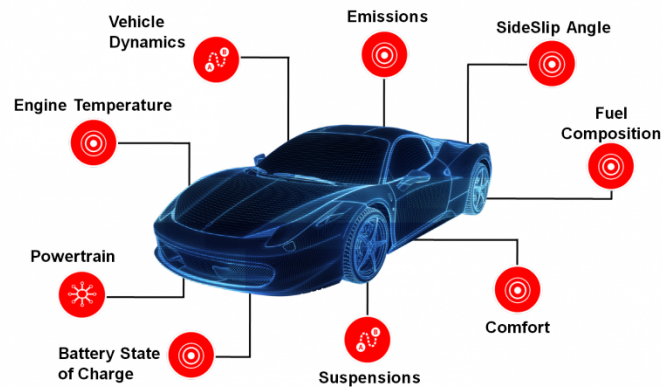

Automotive Experience

The company is active in the following projects:

- Torino Piemonte Aerospace
- PIF Automotive
- Think Up. Advanced ICT Solutions from Torino-Piemonte

Piemonte Agency Scpa
c.so Regio Parco 27 - 10152 Torino
Rif. Team Automotive
Tel. +39 011 6700.635/649 - Fax +39 011 6965456
Email: automotive@centroestero.org
www.centroestero.org